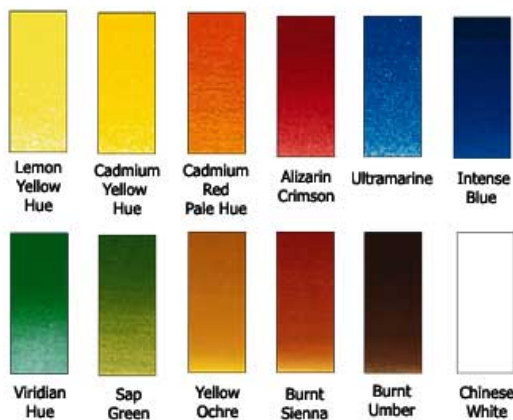

12 Cotman half-pan watercolours and a small brush

Price: 200 dirhams